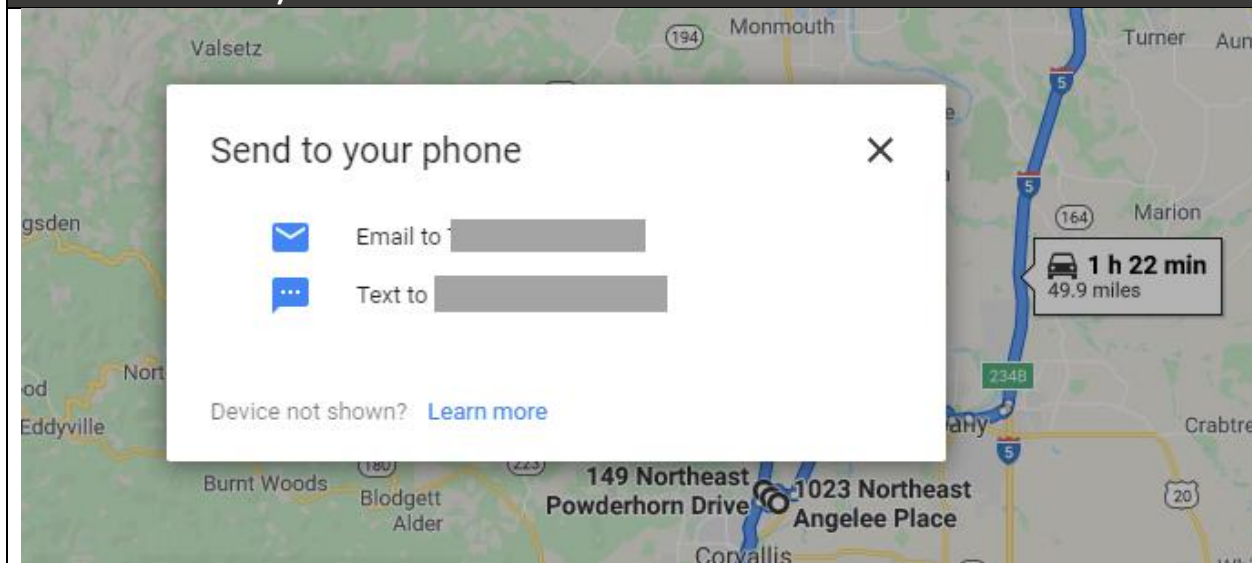

A Google Map is generated of your tour

1 h 29 min
56.5 miles

Restaurants Hotels Gas stations Parking Lots More

OPTIONAL STEP 10: Send directions to your phone

OPTIONAL STEP 11: Choose Email or Text to send driving instructions to your device (Note: you may have to set up your device's phone number in Google Account Settings. Simply choose Learn More)

CONGRATULATIONS, you've built your first home Tour. If you chose to receive an email or text, you will receive a message from Google containing a link to the driving instructions you created in Google Maps.