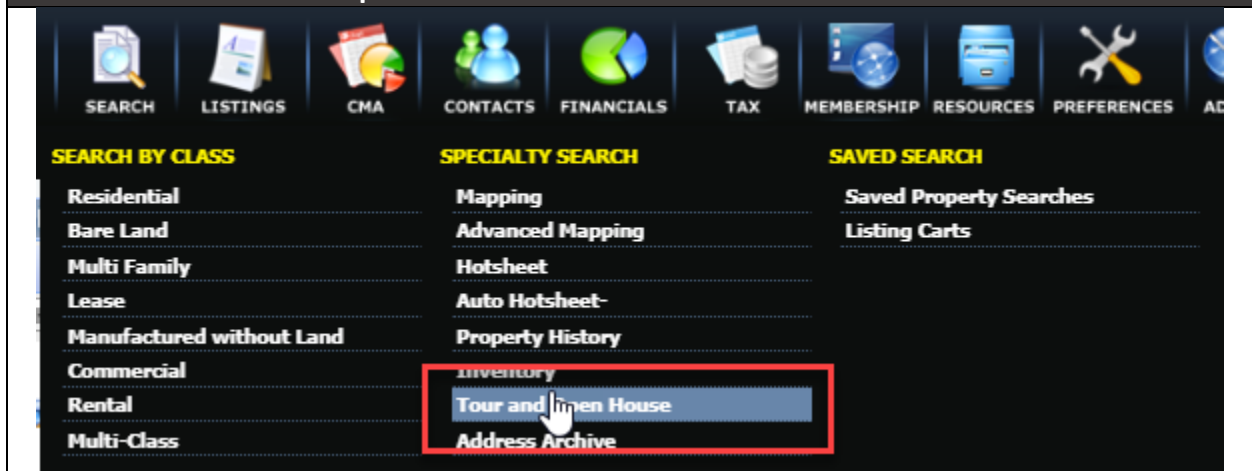

STEP 2: Select Tour and Open House from SPECIALTY SEARCH