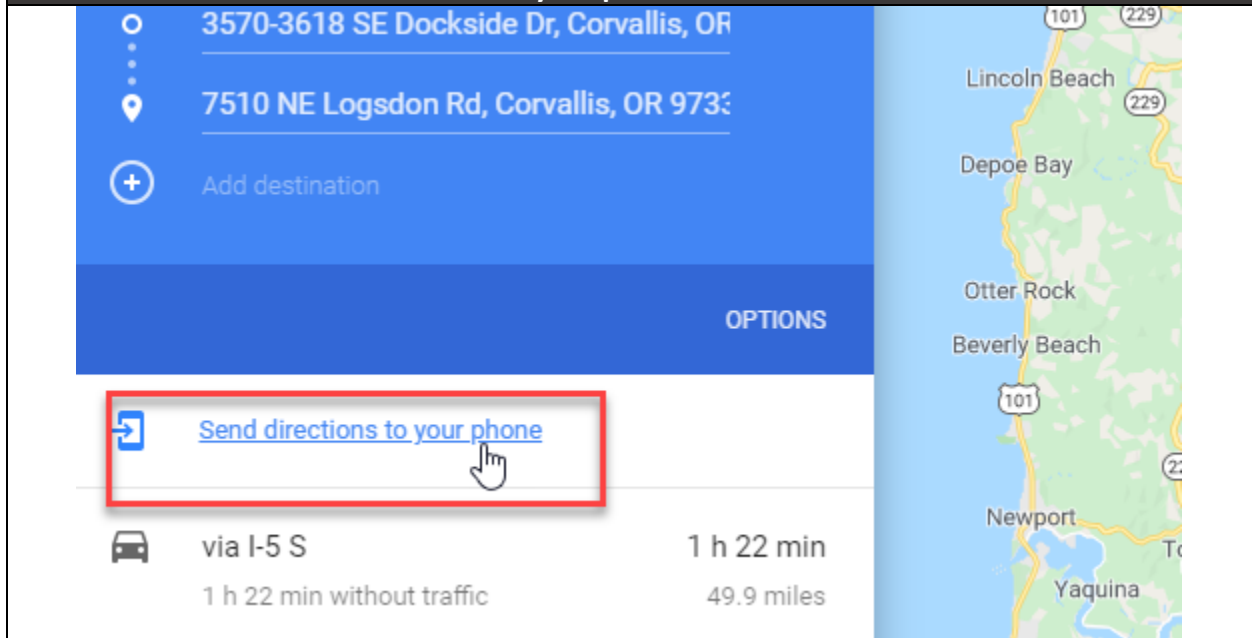

Rearrange the order of listings and much more in Google Maps by clicking 'Get Directions'.

STEP 9: REORDER TOUR – In Google Maps hover your cursor over any circle, to the left of each address, then simply drag to reposition. To print your Tour, select menu in top left, then Print.

Work (3421 25th St SE)
 Ceres Gleann, 711 SE St Andrews Ln, De
 425 NE Sherwood Way, Corvallis, OR 97322
 1859 SE Lyon St, Albany, OR 97322
 720 Airport Rd SE, Albany, OR 97322

Drag to reorder your tour

A Google Map is generated of your tour

1 h 29 min
56.5 miles

Restaurants Hotels Gas stations Parking Lots More

OPTIONAL STEP 10: Send directions to your phone

OPTIONAL STEP 11: Choose Email or Text to send driving instructions to your device (Note: you may have to set up your device's phone number in Google Account Settings. Simply choose Learn More)